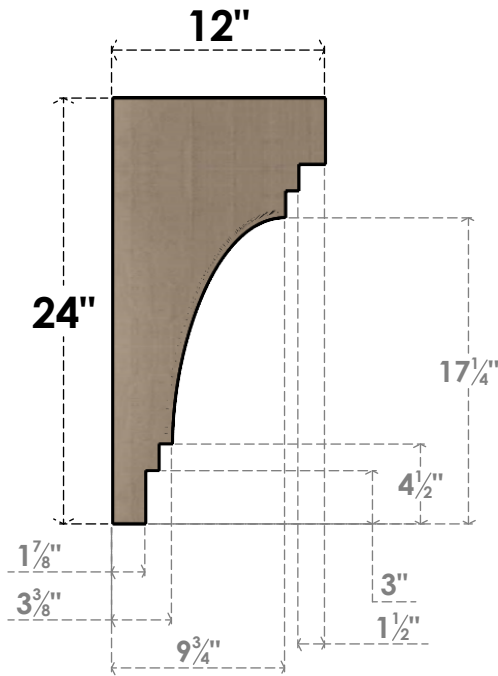

ITEM NUMBER: CORU12X12X24PECRCPR

12"W X 12"D X 24"H SERIES 2 WIDE PESCADERO ROUGH CEDAR
TIMBERTHANE FAUX WOOD CORBEL, PRIMED

SIDE PROFILE

FRONT PROFILE

ISOMETRIC

EKENA MILLWORK
2300 WEST MAIN ST.
CLARKSVILLE, TX 75426
TOLL FREE: 866-607-0453
WWW.EKENAMILLWORK.COM

NOTES

1. INSTALLATION TO BE COMPLETED IN ACCORDANCE WITH MANUFACTURER'S SPECIFICATIONS.
2. DRAWING MAY NOT BE TO SCALE
3. THIS DRAWING IS INTENDED FOR DESIGN AND PLANNING PURPOSES ONLY.
4. ALL INFORMATION CONTAINED HEREIN WAS CURRENT AT THE TIME OF DEVELOPMENT BUT MUST BE REVIEWED AND APPROVED BY THE PRODUCT MANUFACTURER TO BE CONSIDERED ACCURATE.
5. TIMBERTHANE ARCHITECTURAL PRODUCTS ARE MADE FROM HIGH DENSITY URETHANE AND COME FACTORY PRIMED