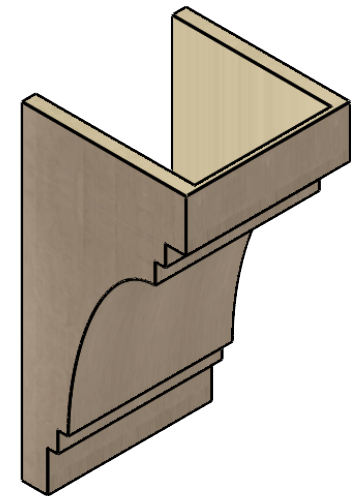

ITEM NUMBER: CORU12X12X24PECRCPR

12"W X 12"D X 24"H SERIES 2 WIDE PESCADERO ROUGH CEDAR
TIMBERTHANE FAUX WOOD CORBEL, PRIMED

SIDE PROFILE

FRONT PROFILE

ISOMETRIC

EKENA MILLWORK
2300 WEST MAIN ST.
CLARKSVILLE, TX 75426
TOLL FREE: 866-607-0453
WWW.EKENAMILLWORK.COM

NOTES

1. INSTALLATION TO BE COMPLETED IN ACCORDANCE WITH MANUFACTURER'S SPECIFICATIONS.
2. DRAWING MAY NOT BE TO SCALE
3. THIS DRAWING IS INTENDED FOR DESIGN AND PLANNING PURPOSES ONLY.
4. ALL INFORMATION CONTAINED HEREIN WAS CURRENT AT THE TIME OF DEVELOPMENT BUT MUST BE REVIEWED AND APPROVED BY THE PRODUCT MANUFACTURER TO BE CONSIDERED ACCURATE.
5. TIMBERTHANE ARCHITECTURAL PRODUCTS ARE MADE FROM HIGH DENSITY URETHANE AND COME FACTORY PRIMED