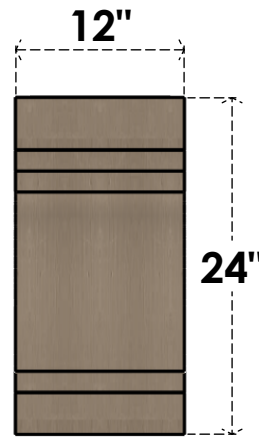

ITEM NUMBER: CORU12X12X24PECRCPR

12"W X 12"D X 24"H SERIES 2 WIDE PESCADERO ROUGH CEDAR
TIMBERTHANE FAUX WOOD CORBEL, PRIMED

SIDE PROFILE

FRONT PROFILE

ISOMETRIC

EKENA MILLWORK
2300 WEST MAIN ST.
CLARKSVILLE, TX 75426
TOLL FREE: 866-607-0453
WWW.EKENAMILLWORK.COM

NOTES

1. INSTALLATION TO BE COMPLETED IN ACCORDANCE WITH MANUFACTURER'S SPECIFICATIONS.
2. DRAWING MAY NOT BE TO SCALE
3. THIS DRAWING IS INTENDED FOR DESIGN AND PLANNING PURPOSES ONLY.
4. ALL INFORMATION CONTAINED HEREIN WAS CURRENT AT THE TIME OF DEVELOPMENT BUT MUST BE REVIEWED AND APPROVED BY THE PRODUCT MANUFACTURER TO BE CONSIDERED ACCURATE.
5. TIMBERTHANE ARCHITECTURAL PRODUCTS ARE MADE FROM HIGH DENSITY URETHANE AND COME FACTORY PRIMED